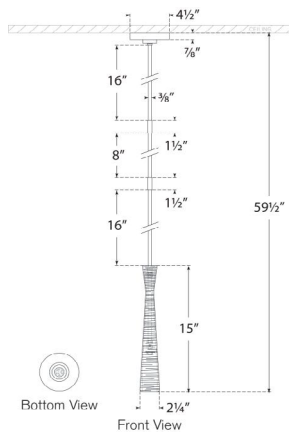

Utopia Mini Pendant

KW5037A1

Materials Shown

Aged Iron

Available in

Gild

Aged Iron

Polished Nickel

Plaster White

Dimensions

O/A Height: 59.5"

Fixture Height: 15"

Min. Custom Height: 21.5"

Width: 2.25"

Canopy: 4.5" Round

Socket

Dedicated LED

Wattage

9w (750lm)

Weight

3 lbs