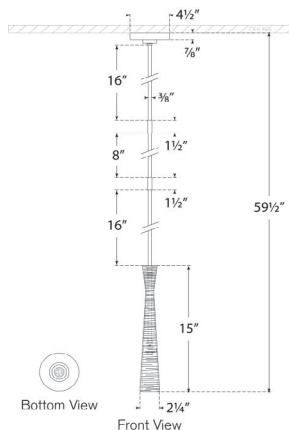

Utopia Mini Pendant

KW5037G

Materials Shown

Gild

Available in

Gild
Aged Iron
Polished Nickel
Plaster White

Dimensions

O/A Height: 59.5"

Fixture Height: 15"

Min. Custom Height: 21.5"

Width: 2.25"

Canopy: 4.5" Round

Socket

Dedicated LED

Wattage

9w (750lm)

Weight

3 lbs